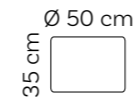

Product videos

Curious for more? Scan the QR code to view the product videos on your smartphone.

Dotty Round Pouf Ø 50

White

Weight	2,1 kg
--------	--------

Antracit

Beige

Grey