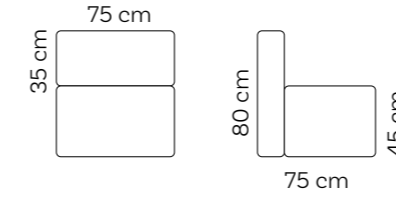

Grey

Plum

White

Antracit

Beige

Dotty Extra Large

Weight	9,3 kg
--------	--------

Turquoise