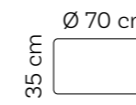

Weight	4,2 kg