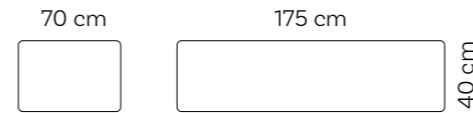

Dotty Bench

Weight	8,3 kg