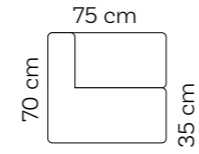

Dotty Club Corner Medium

Weight	8,7 kg
--------	--------

Peony

Turquoise

Navy Blue

Pastel Blue

Terracotta

Lime