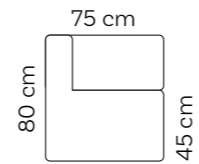

Beige

Grey

Dotty Club Corner Extra Large

Weight	10,1 kg
--------	---------

Plum

Pastel Blue

Terracotta

Lime